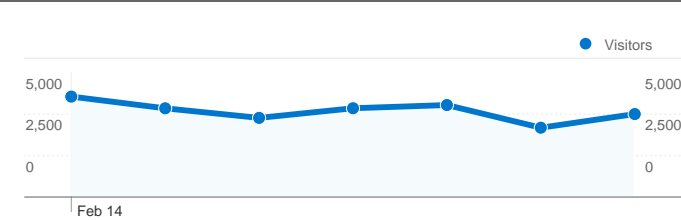

**Site Usage**

26,511 Visits

60.43% Bounce Rate

81,834 Pageviews

00:03:11 Avg. Time on Site

3.09 Pages/Visit

61.96% % New Visits

**Visitors Overview**

**Visitors**  
 21,967

**Map Overlay**

**Traffic Sources Overview**

- **Search Engines**  
22,381.00 (84.42%)
- **Direct Traffic**  
2,672.00 (10.08%)
- **Referring Sites**  
1,414.00 (5.33%)
- **Other**  
44 (0.17%)

26,511 Visits

21,967 Absolute Unique Visitors

81,834 Pageviews

3.09 Average Pageviews

00:03:11 Time on Site

60.43% Bounce Rate

61.96% New Visits

**Technical Profile**

**26,511 visits came from 151 countries/territories**

Site Usage						
Visits	Pages/Visit	Avg. Time on Site	% New Visits	Bounce Rate		
<b>26,511</b> % of Site Total: 100.00%	<b>3.09</b> Site Avg: 3.09 (0.00%)	<b>00:03:11</b> Site Avg: 00:03:11 (0.00%)	<b>62.22%</b> Site Avg: 61.96% (0.43%)	<b>60.43%</b> Site Avg: 60.43% (0.00%)		
Country/Territory	Visits	Pages/Visit	Avg. Time on Site	% New Visits	Bounce Rate	
Sri Lanka	<b>18,824</b>	3.16	00:03:26	56.45%	57.59%	
United States	<b>654</b>	2.31	00:01:26	84.10%	74.31%	
India	<b>584</b>	2.52	00:02:09	79.45%	68.15%	
United Kingdom	<b>532</b>	3.08	00:02:30	78.57%	65.79%	
(not set)	<b>452</b>	2.32	00:02:55	61.73%	58.63%	
Italy	<b>411</b>	5.93	00:04:14	59.85%	50.61%	
Australia	<b>386</b>	2.82	00:02:08	74.61%	66.84%	
Canada	<b>303</b>	2.90	00:01:56	80.20%	65.68%	
China	<b>302</b>	1.65	00:01:26	78.48%	78.48%	