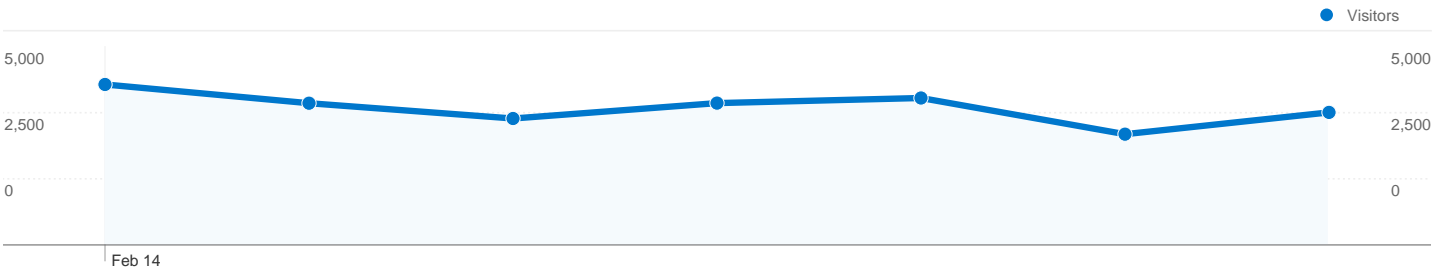

21,967 people visited this site

26,511 Visits

21,967 Absolute Unique Visitors

81,834 Pageviews

3.09 Average Pageviews

00:03:11 Time on Site

60.43% Bounce Rate

61.96% New Visits

Technical Profile

Browser	Visits	% visits	Connection Speed	Visits	% visits
Internet Explorer	9,080	34.25%	Unknown	14,005	52.83%
Firefox	8,778	33.11%	DSL	10,329	38.96%
Chrome	7,040	26.56%	Cable	1,138	4.29%
Safari	670	2.53%	T1	821	3.10%
Opera	448	1.69%	Dialup	203	0.77%