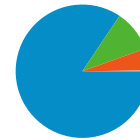

- **Search Engines**
  22,381.00 (84.42%)
- **Direct Traffic**
  2,672.00 (10.08%)
- **Referring Sites**
  1,414.00 (5.33%)
- **Other**
  44 (0.17%)

Top Traffic Sources

Sources	Visits	% visits	Keywords	Visits	% visits
google (organic)	21,539	81.25%	buyandsell.lk	140	0.63%
(direct) ((none))	2,672	10.08%	buy and sell	91	0.41%
google.lk (referral)	649	2.45%	digital camera prices in sri	51	0.23%
yahoo (organic)	489	1.84%	buy and sell sri lanka	44	0.20%
bing (organic)	291	1.10%	buyandsell	43	0.19%