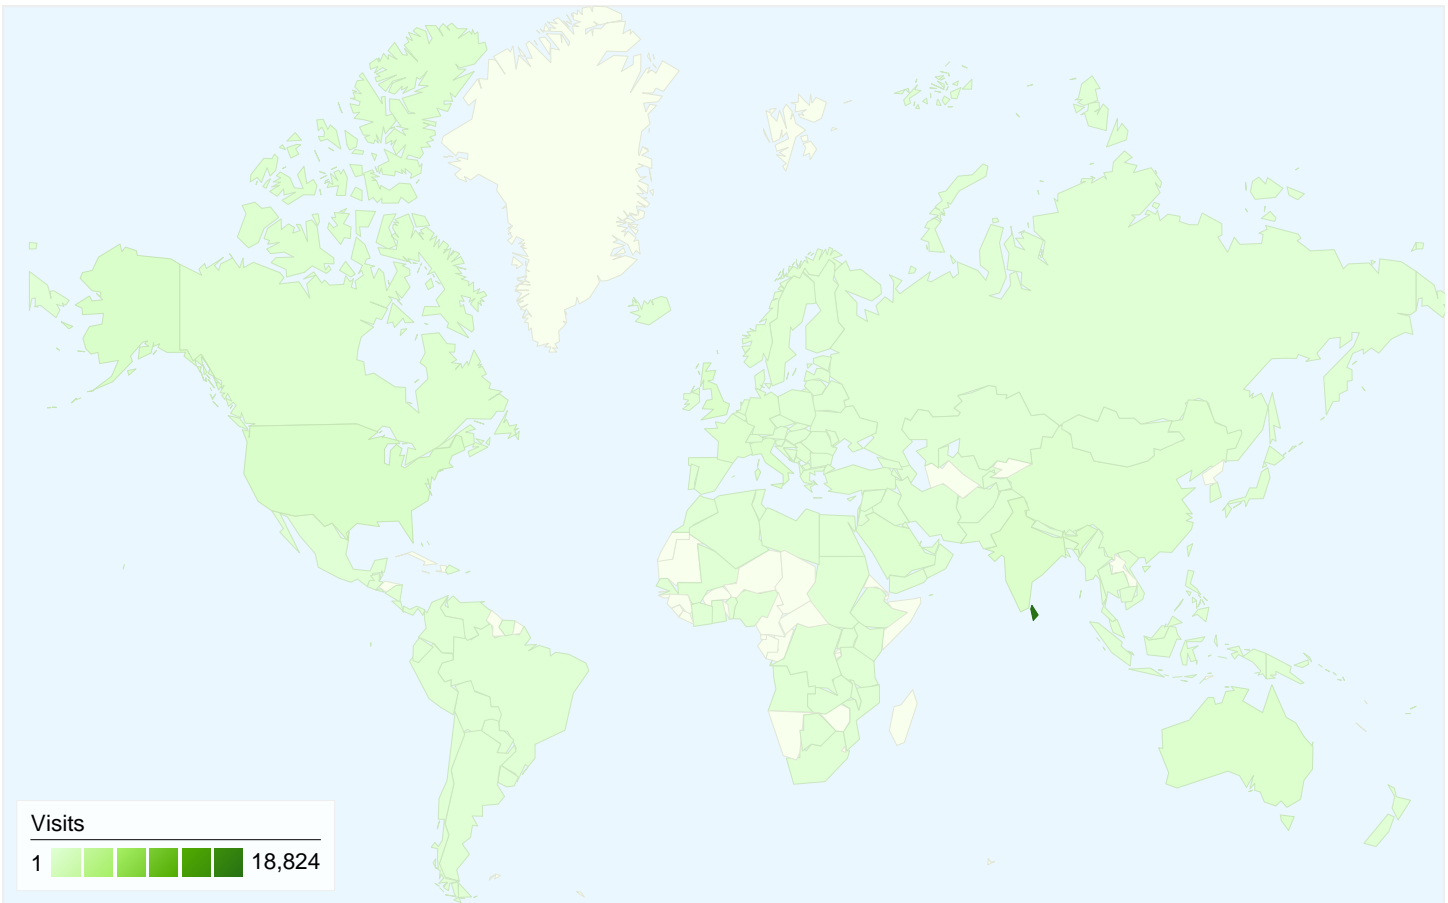

**Visitors**  
 21,967

**Map Overlay**

**Traffic Sources Overview**

- **Search Engines**  
22,381.00 (84.42%)
- **Direct Traffic**  
2,672.00 (10.08%)
- **Referring Sites**  
1,414.00 (5.33%)
- **Other**  
44 (0.17%)

## All traffic sources sent a total of 26,511 visits

- 84.42% Search Engines
- 10.08% Direct Traffic
- 5.33% Referring Sites

- Search Engines**  
22,381.00 (84.42%)
- Direct Traffic**  
2,672.00 (10.08%)
- Referring Sites**  
1,414.00 (5.33%)
- Other**  
44 (0.17%)

**26,511 visits came from 151 countries/territories**

Site Usage						
Visits	Pages/Visit	Avg. Time on Site	% New Visits	Bounce Rate		
<b>26,511</b> % of Site Total: 100.00%	<b>3.09</b> Site Avg: 3.09 (0.00%)	<b>00:03:11</b> Site Avg: 00:03:11 (0.00%)	<b>62.22%</b> Site Avg: 61.96% (0.43%)	<b>60.43%</b> Site Avg: 60.43% (0.00%)		
Country/Territory	Visits	Pages/Visit	Avg. Time on Site	% New Visits	Bounce Rate	
Sri Lanka	<b>18,824</b>	3.16	00:03:26	56.45%	57.59%	
United States	<b>654</b>	2.31	00:01:26	84.10%	74.31%	
India	<b>584</b>	2.52	00:02:09	79.45%	68.15%	
United Kingdom	<b>532</b>	3.08	00:02:30	78.57%	65.79%	
(not set)	<b>452</b>	2.32	00:02:55	61.73%	58.63%	
Italy	<b>411</b>	5.93	00:04:14	59.85%	50.61%	
Australia	<b>386</b>	2.82	00:02:08	74.61%	66.84%	
Canada	<b>303</b>	2.90	00:01:56	80.20%	65.68%	
China	<b>302</b>	1.65	00:01:26	78.48%	78.48%	