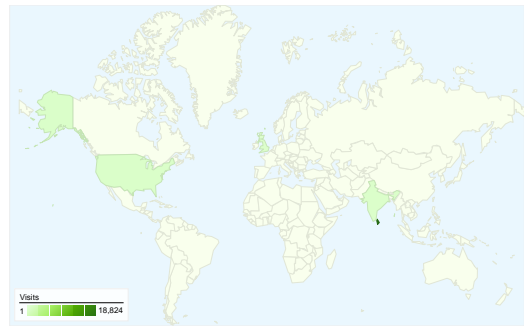

**Site Usage**

26,511 Visits

60.43% Bounce Rate

81,834 Pageviews

00:03:11 Avg. Time on Site

3.09 Pages/Visit

61.96% % New Visits

**Visitors Overview**

**Visitors**  
 21,967

**Map Overlay**

**Traffic Sources Overview**

- **Search Engines**  
22,381.00 (84.42%)
- **Direct Traffic**  
2,672.00 (10.08%)
- **Referring Sites**  
1,414.00 (5.33%)
- **Other**  
44 (0.17%)

## All traffic sources sent a total of 26,511 visits

- 84.42% Search Engines
- 10.08% Direct Traffic
- 5.33% Referring Sites

- Search Engines**  
22,381.00 (84.42%)
- Direct Traffic**  
2,672.00 (10.08%)
- Referring Sites**  
1,414.00 (5.33%)
- Other**  
44 (0.17%)

**26,511 visits came from 151 countries/territories**

Site Usage						
Visits	Pages/Visit	Avg. Time on Site	% New Visits	Bounce Rate		
<b>26,511</b> % of Site Total: 100.00%	<b>3.09</b> Site Avg: 3.09 (0.00%)	<b>00:03:11</b> Site Avg: 00:03:11 (0.00%)	<b>62.22%</b> Site Avg: 61.96% (0.43%)	<b>60.43%</b> Site Avg: 60.43% (0.00%)		
Country/Territory	Visits	Pages/Visit	Avg. Time on Site	% New Visits	Bounce Rate	
Sri Lanka	<b>18,824</b>	3.16	00:03:26	56.45%	57.59%	
United States	<b>654</b>	2.31	00:01:26	84.10%	74.31%	
India	<b>584</b>	2.52	00:02:09	79.45%	68.15%	
United Kingdom	<b>532</b>	3.08	00:02:30	78.57%	65.79%	
(not set)	<b>452</b>	2.32	00:02:55	61.73%	58.63%	
Italy	<b>411</b>	5.93	00:04:14	59.85%	50.61%	
Australia	<b>386</b>	2.82	00:02:08	74.61%	66.84%	
Canada	<b>303</b>	2.90	00:01:56	80.20%	65.68%	
China	<b>302</b>	1.65	00:01:26	78.48%	78.48%	