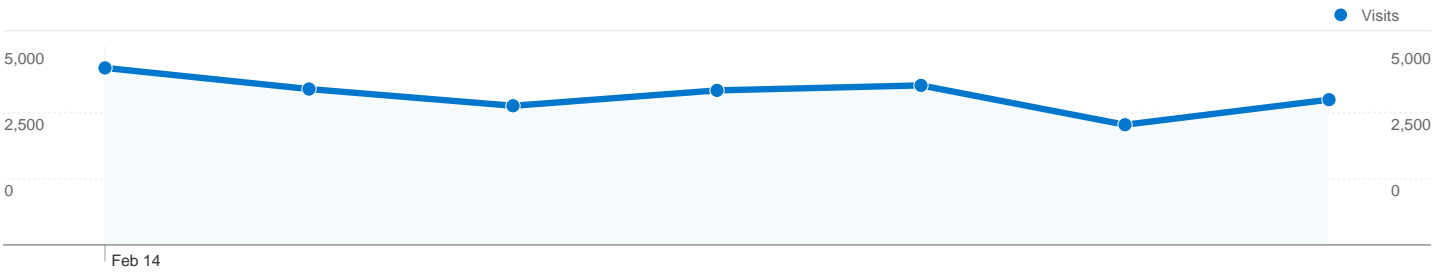

All traffic sources sent a total of 26,511 visits

- 84.42% Search Engines
- 10.08% Direct Traffic
- 5.33% Referring Sites

- **Search Engines**
  22,381.00 (84.42%)
- **Direct Traffic**
  2,672.00 (10.08%)
- **Referring Sites**
  1,414.00 (5.33%)
- **Other**
  44 (0.17%)

Top Traffic Sources

Sources	Visits	% visits	Keywords	Visits	% visits
google (organic)	21,539	81.25%	buyandsell.lk	140	0.63%
(direct) ((none))	2,672	10.08%	buy and sell	91	0.41%
google.lk (referral)	649	2.45%	digital camera prices in sri	51	0.23%
yahoo (organic)	489	1.84%	buy and sell sri lanka	44	0.20%
bing (organic)	291	1.10%	buyandsell	43	0.19%