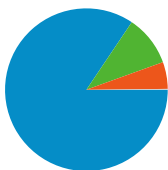

**Site Usage**

26,511 Visits

60.43% Bounce Rate

81,834 Pageviews

00:03:11 Avg. Time on Site

3.09 Pages/Visit

61.96% % New Visits

**Visitors Overview**

**Visitors**  
 21,967

**Map Overlay**

**Traffic Sources Overview**

- **Search Engines**  
22,381.00 (84.42%)
- **Direct Traffic**  
2,672.00 (10.08%)
- **Referring Sites**  
1,414.00 (5.33%)
- **Other**  
44 (0.17%)

## All traffic sources sent a total of 26,511 visits

- 84.42% Search Engines
- 10.08% Direct Traffic
- 5.33% Referring Sites

- Search Engines**  
22,381.00 (84.42%)
- Direct Traffic**  
2,672.00 (10.08%)
- Referring Sites**  
1,414.00 (5.33%)
- Other**  
44 (0.17%)

**26,511 visits came from 151 countries/territories**

Site Usage						
Visits	Pages/Visit	Avg. Time on Site	% New Visits	Bounce Rate		
<b>26,511</b> % of Site Total: 100.00%	<b>3.09</b> Site Avg: 3.09 (0.00%)	<b>00:03:11</b> Site Avg: 00:03:11 (0.00%)	<b>62.22%</b> Site Avg: 61.96% (0.43%)	<b>60.43%</b> Site Avg: 60.43% (0.00%)		
Country/Territory	Visits	Pages/Visit	Avg. Time on Site	% New Visits	Bounce Rate	
Sri Lanka	<b>18,824</b>	3.16	00:03:26	56.45%	57.59%	
United States	<b>654</b>	2.31	00:01:26	84.10%	74.31%	
India	<b>584</b>	2.52	00:02:09	79.45%	68.15%	
United Kingdom	<b>532</b>	3.08	00:02:30	78.57%	65.79%	
(not set)	<b>452</b>	2.32	00:02:55	61.73%	58.63%	
Italy	<b>411</b>	5.93	00:04:14	59.85%	50.61%	
Australia	<b>386</b>	2.82	00:02:08	74.61%	66.84%	
Canada	<b>303</b>	2.90	00:01:56	80.20%	65.68%	
China	<b>302</b>	1.65	00:01:26	78.48%	78.48%	